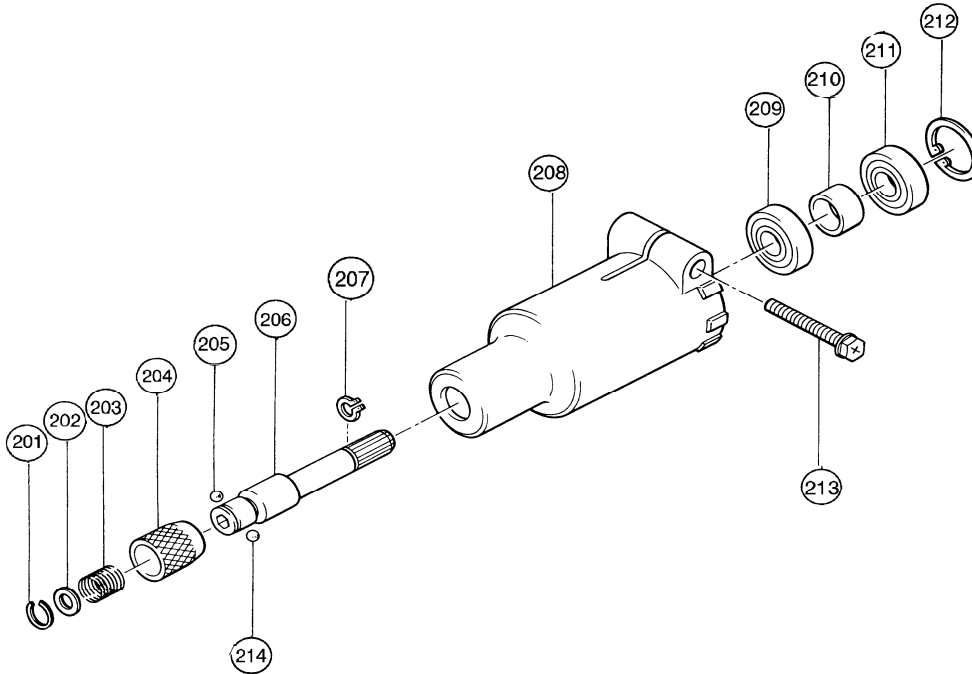

**03 - 2010**  
**Part No. 192440-7**  
**Straight Head**

(For Model 6940D, 6940DW, BTL060Z, BTL060Z)

Item No.	Part No.	Description	Qty	Unit
201	231951-8	Ring Spring 11	1	PC.
202	267085-1	Flat Washer 12	1	PC.
203	233005-7	Compression Spring 13	1	PC.
204	324420-7	Sleeve (OLD# 322434-0)	1	PC.
205	216001-0	Steel Ball 3.5	1	PC.
206	322684-7	Spindle	1	PC.
207	961006-2	Retaining Ring S-10	1	PC.
208	316603-3	Straight Head	1	PC.
209	211061-7	Ball Bearing 6000LLB (OLD# 211063-3 - 6000LB)	1	PC.
210	257660-1	Sleeve 10	1	PC.
211	211061-7	Ball Bearing 6000LLB (OLD# 211063-3 - 6000LB)	1	PC.
212	962105-3	Retaining Ring R-26	1	PC.
213	265409-5	(+) Hex Bolt M5x30	1	PC.
214	216001-0	Steel Ball 3.5	1	PC.